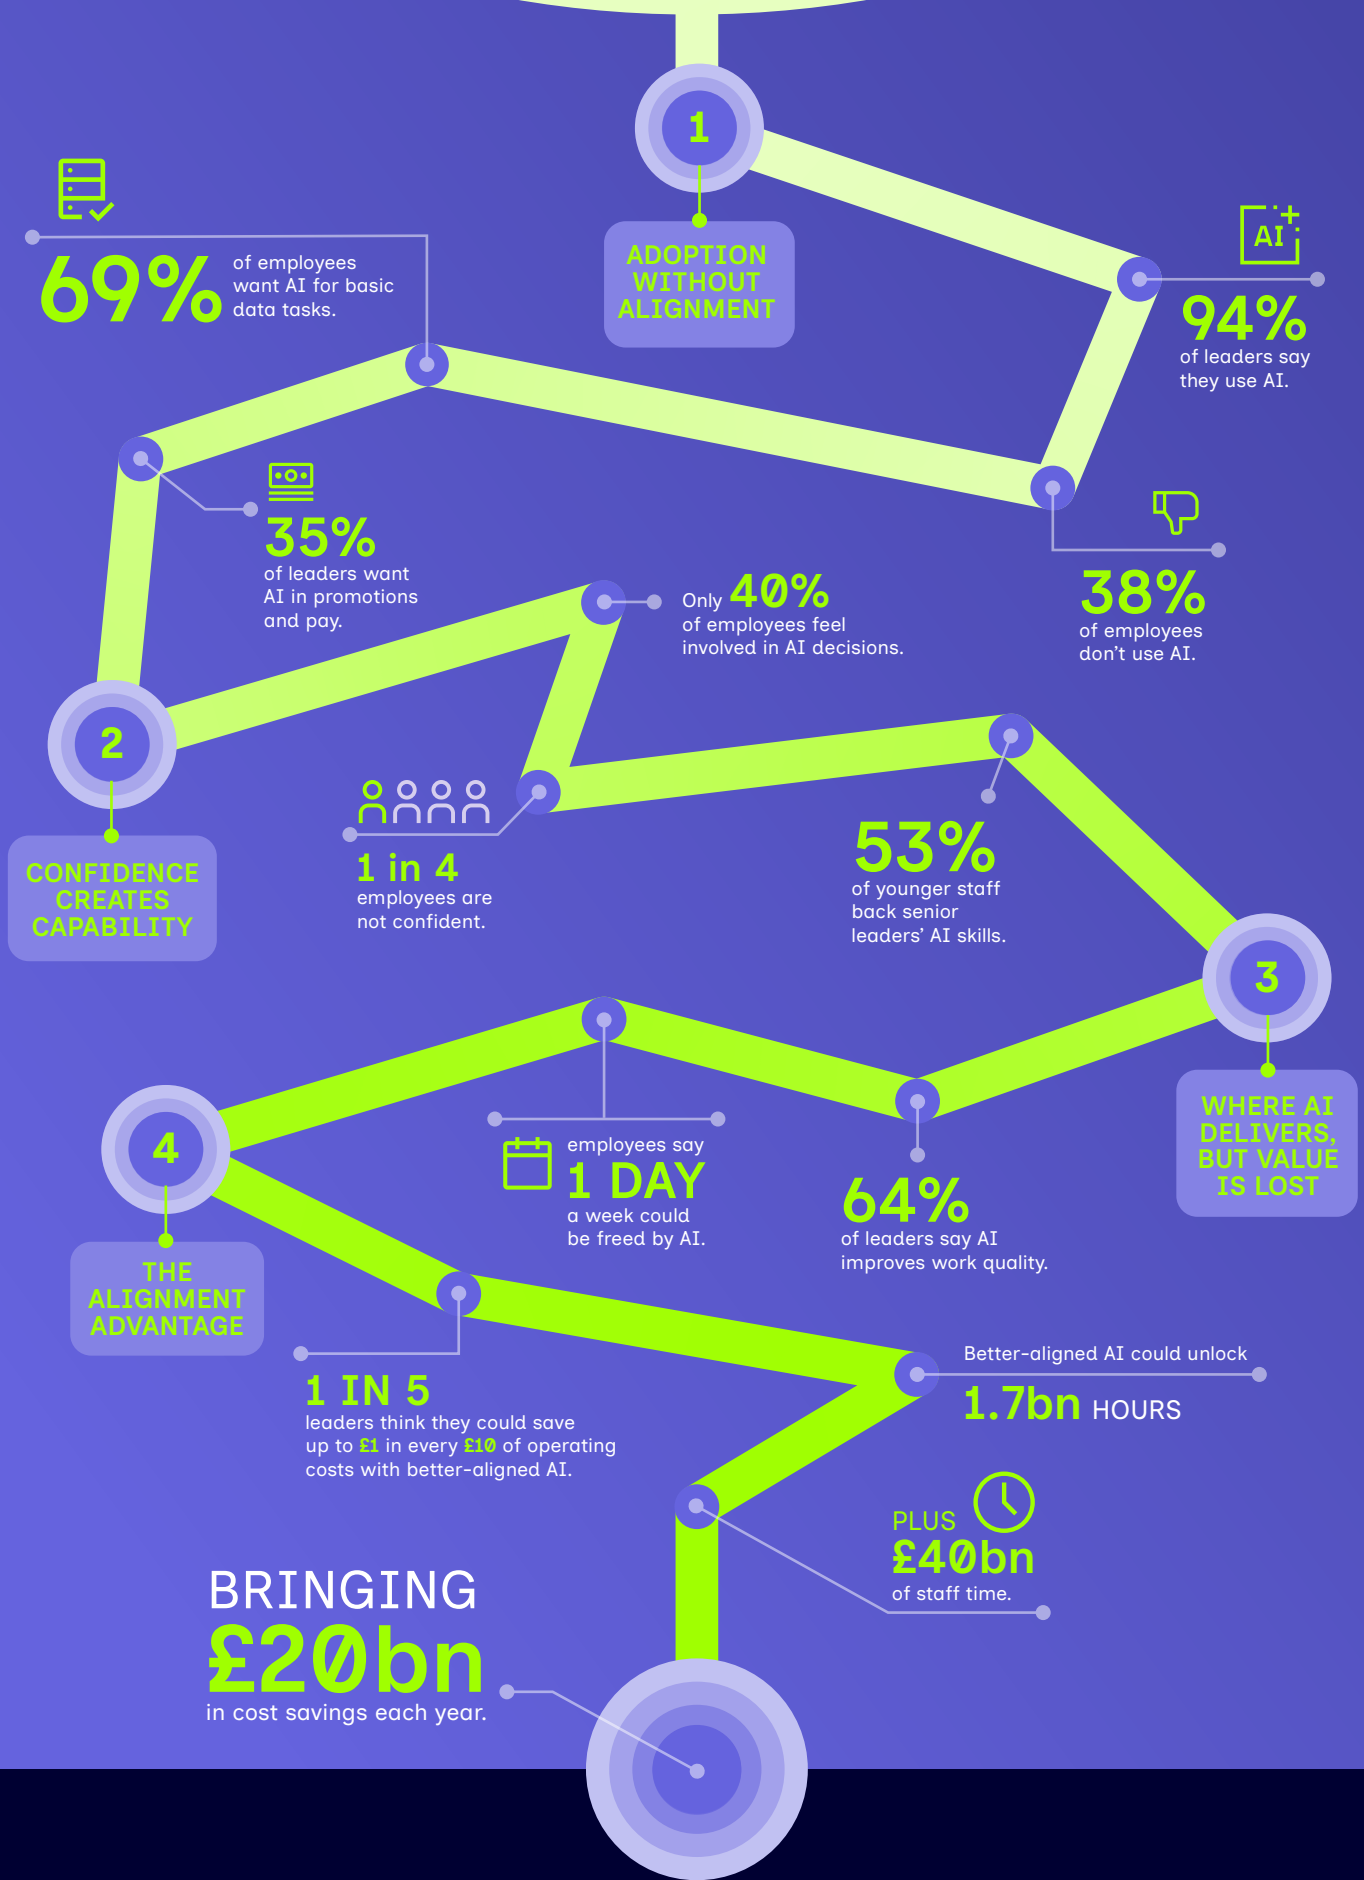

YOUR AI JOURNEY. FROM GREY TO GREAT.

Access the **full report** to learn more about how AI alignment can transform culture and performance.